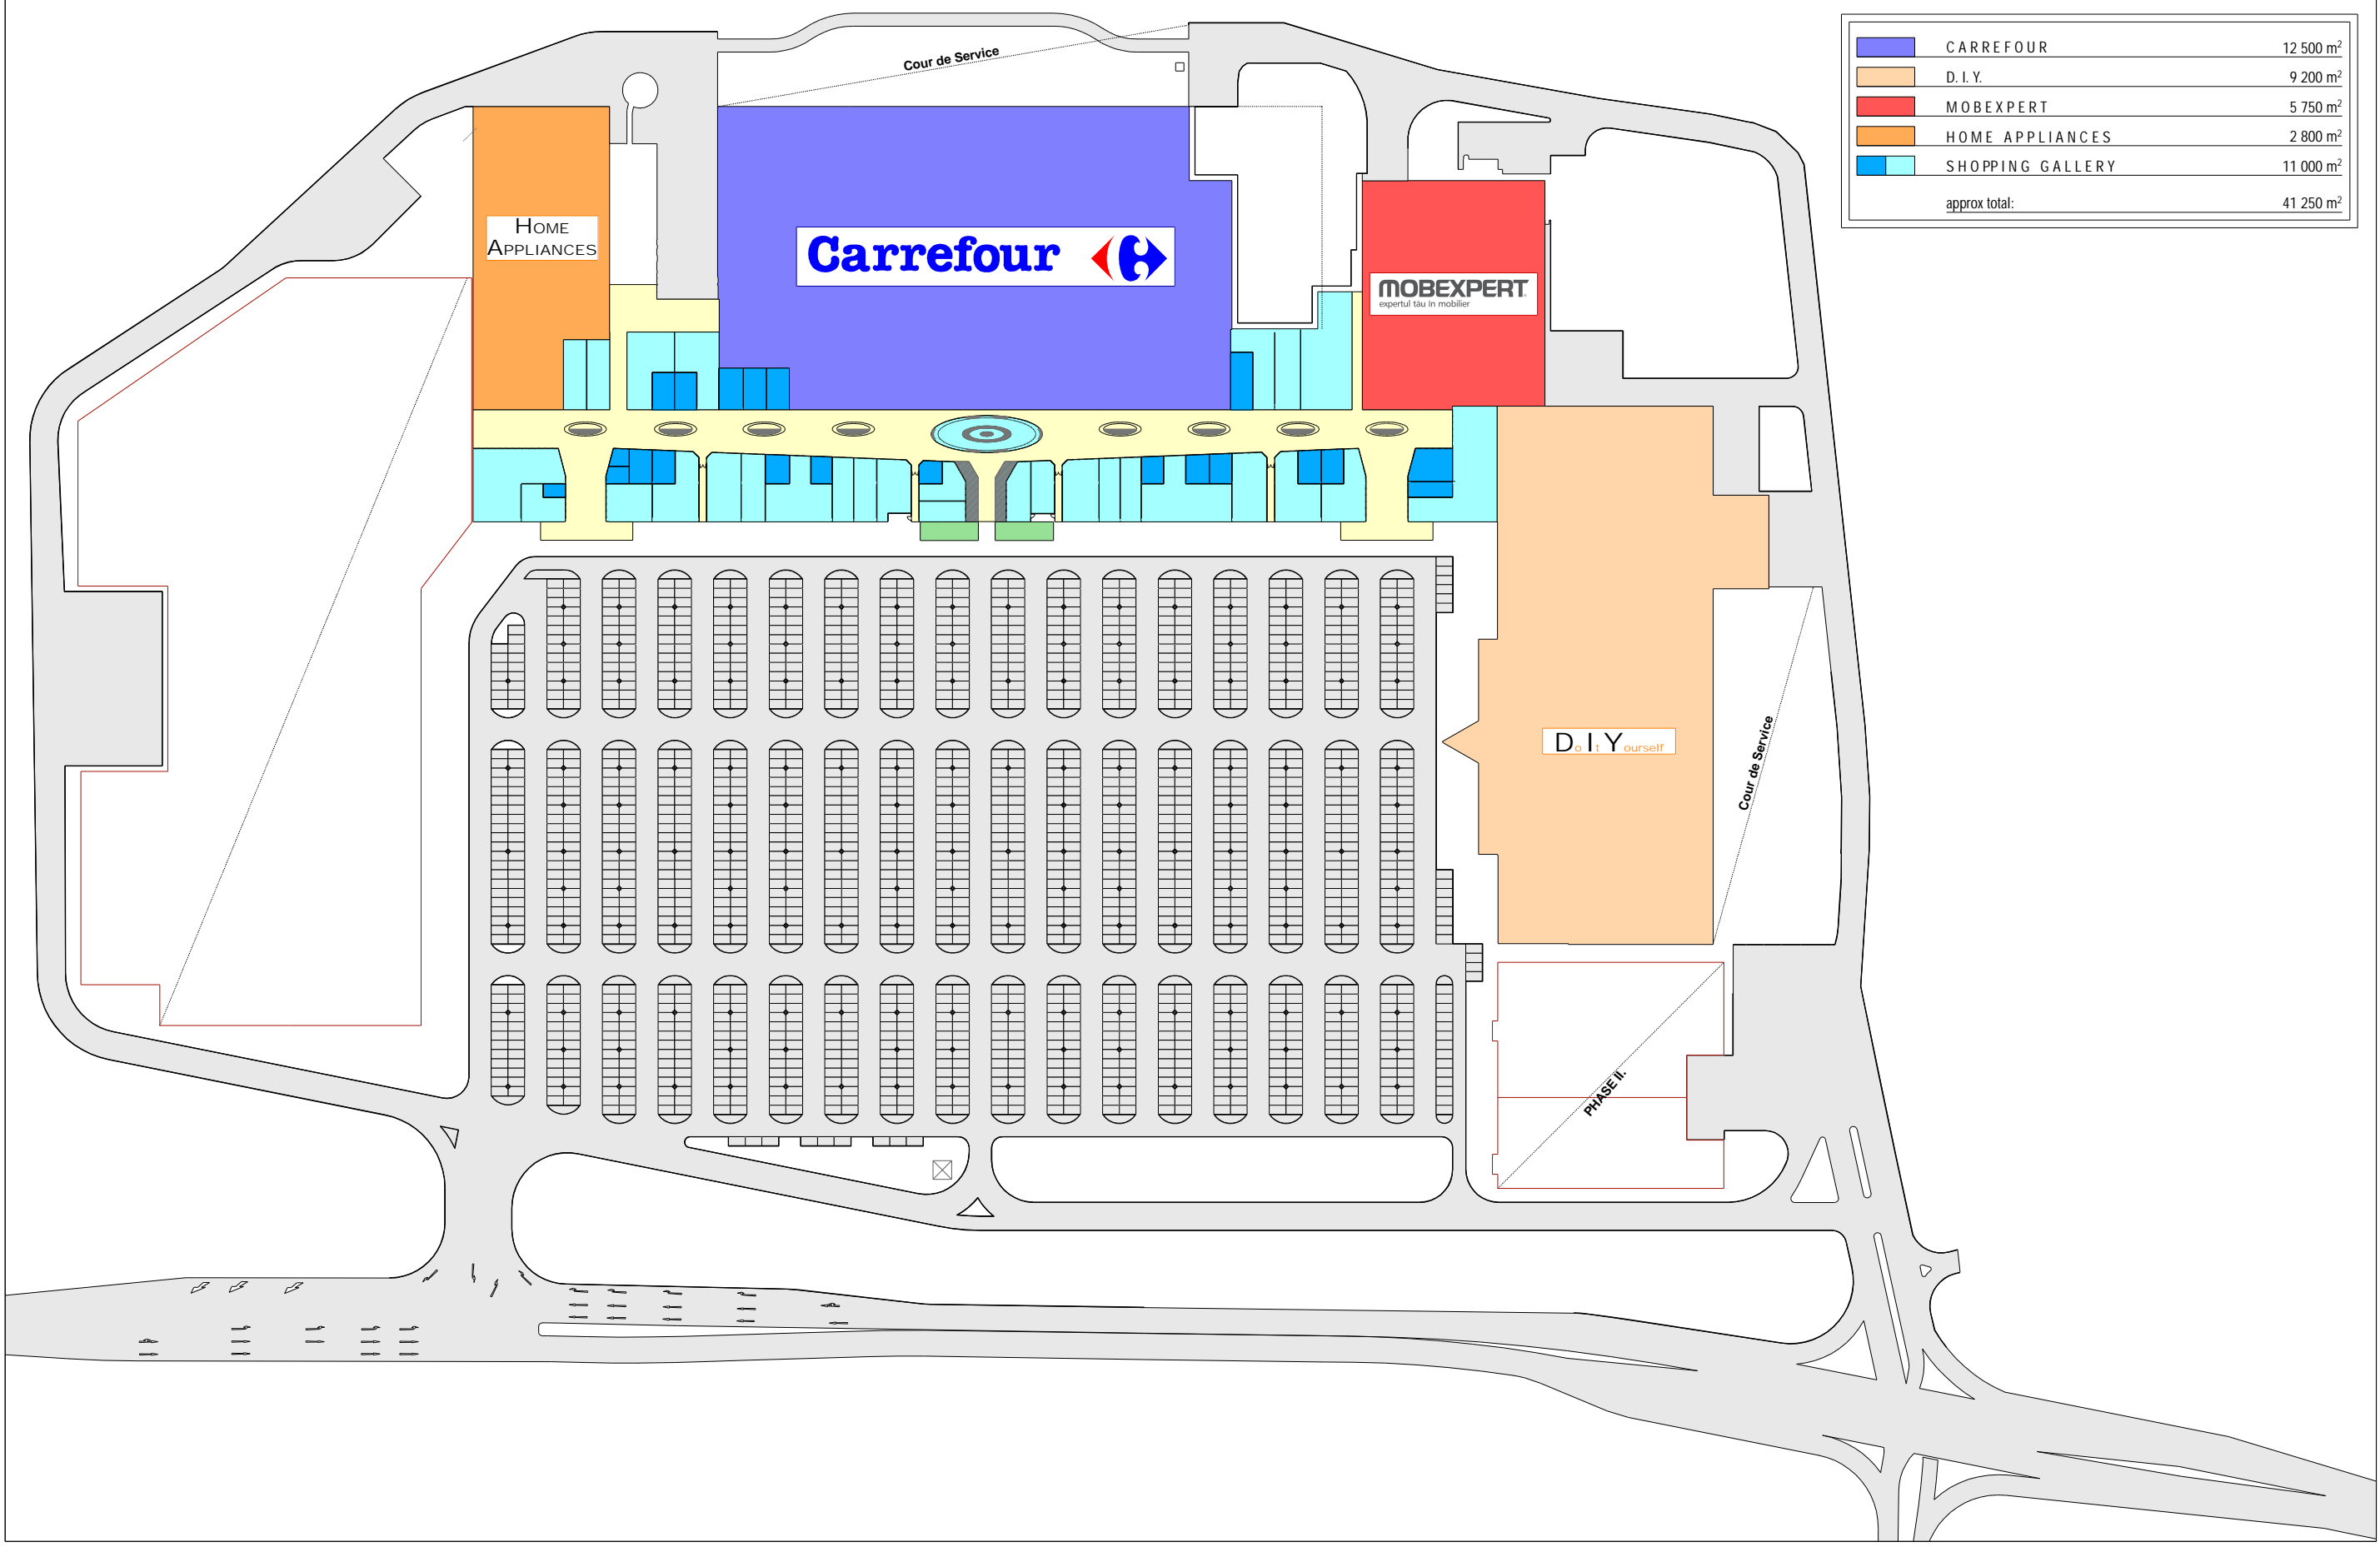

JUPITER CENTER - MASTER PLAN

	CARREFOUR	12 500 m ²
	D.I.Y.	9 200 m ²
	MOBEXPERT	5 750 m ²
	HOME APPLIANCES	2 800 m ²
	SHOPPING GALLERY	11 000 m ²
approx total:		41 250 m ²